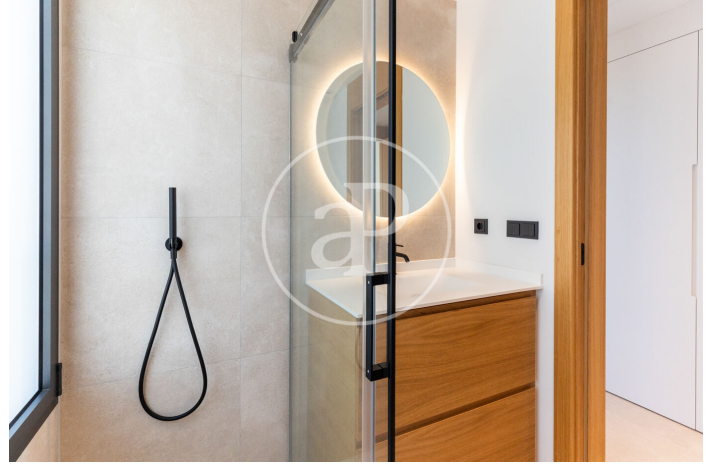

(Son Armadams)

Ref: ONPM2306004

The information about any property is not binding to any offer or contract. Any verbal or written declaration made by aProperties with regards to the value or condition of the property should not be considered accurate or factual. The pictures make reference to some parts of the property at the times that they were taken. The areas, dimensions and distances that are given are approximate and should be checked by the client. The images are computer generated and are just an approximate indication of the real appearance of the property; these may change at any time. The information with regards to the property may also change at any time.

Contact us today for more information or to arrange a viewing

Tel: 871 16 01 60 apropertiespalma@aproperties.es <https://www.aproperties.es>