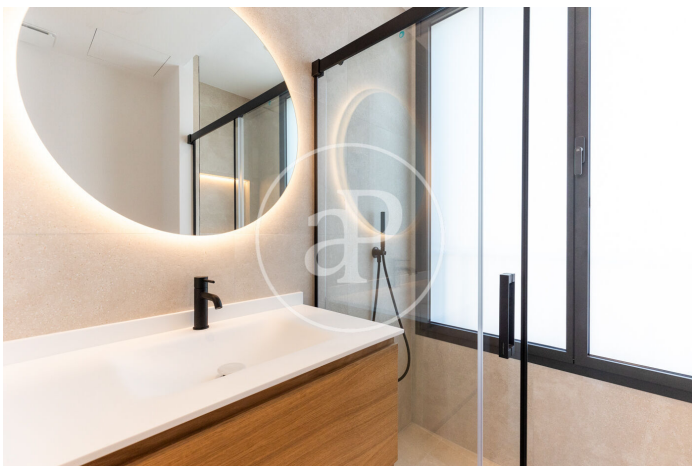

(Son Armadams)

Ref: ONPM2306004