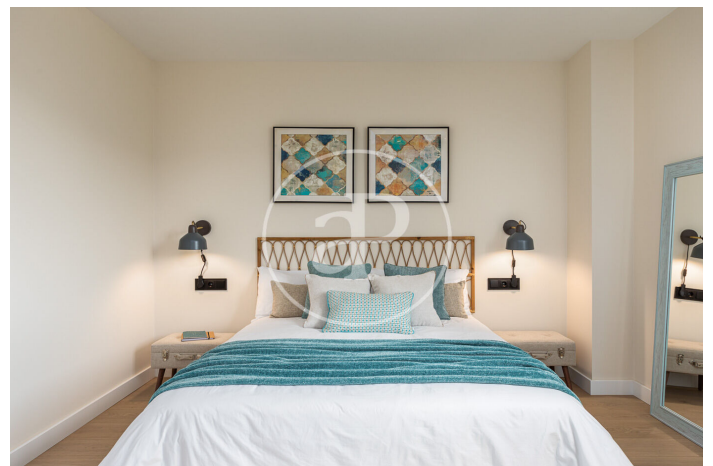

(Pals)

Ref: ONB2211007

The information about any property is not binding to any offer or contract. Any verbal or written declaration made by aProperties with regards to the value or condition of the property should not be considered accurate or factual. The pictures make reference to some parts of the property at the times that they were taken. The areas, dimensions and distances that are given are approximate and should be checked by the client. The images are computer generated and are just an approximate indication of the real appearance of the property; these may change at any time. The information with regards to the property may also change at any time.

Contact us today for more information or to arrange a viewing

Tel: 93 528 89 08 apropertiesbarcelona@aproperties.es <https://www.aproperties.es>