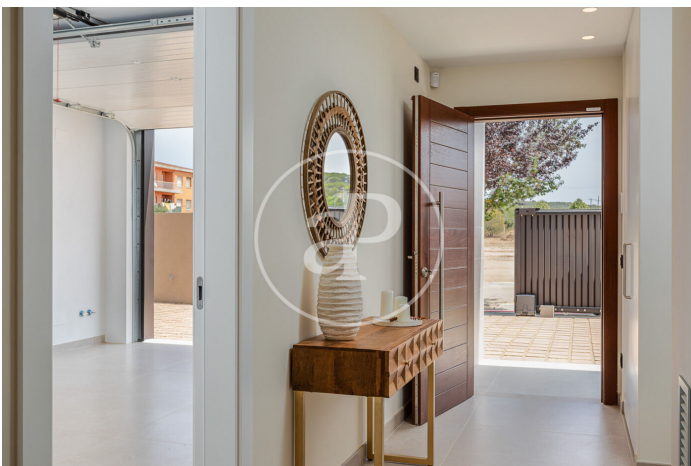

(Pals)

Ref: ONB2211007