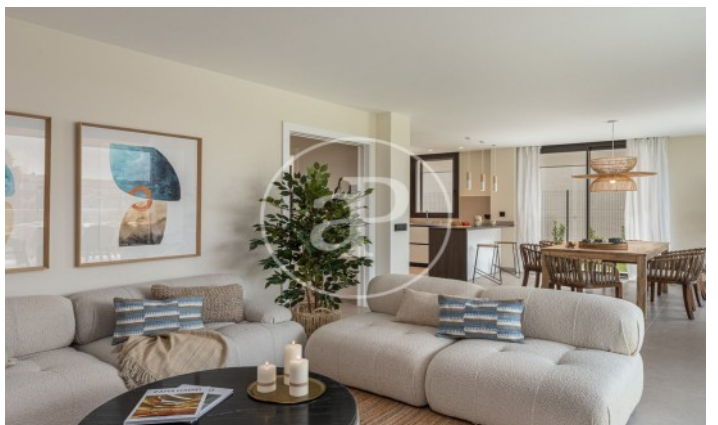

(Pals)

Ref: ONB2211007