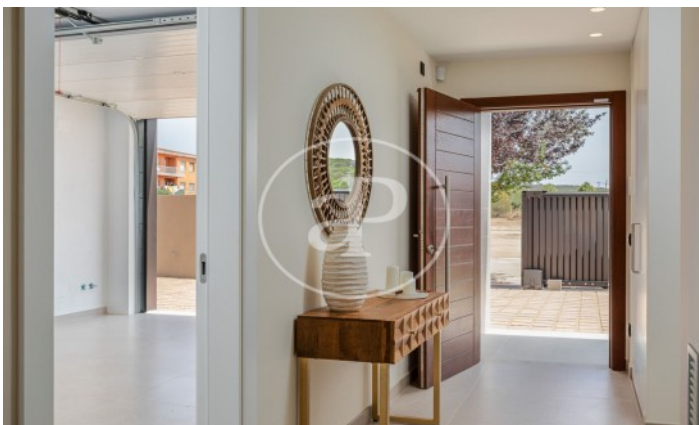

(Pals)

Ref: ONB2211007