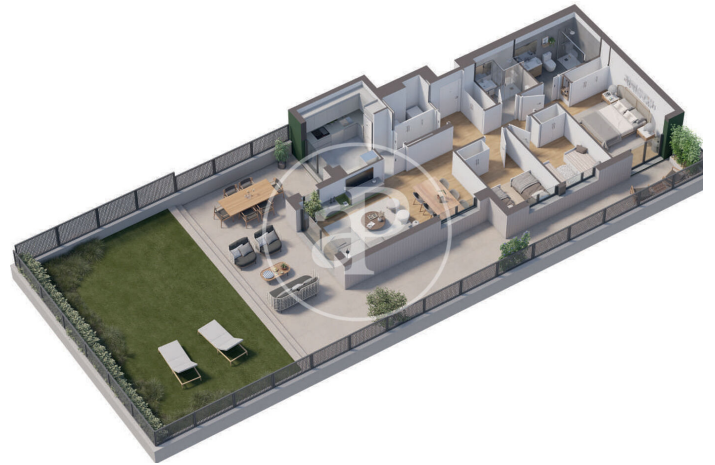

(Premià de dalt)

Ref: ONB2411003

The information about any property is not binding to any offer or contract. Any verbal or written declaration made by aProperties with regards to the value or condition of the property should not be considered accurate or factual. The pictures make reference to some parts of the property at the times that they were taken. The areas, dimensions and distances that are given are approximate and should be checked by the client. The images are computer generated and are just an approximate indication of the real appearance of the property; these may change at any time. The information with regards to the property may also change at any time.

Contact us today for more information or to arrange a viewing

Tel: 93 528 89 08 apropertiesbarcelona@aproperties.es <https://www.aproperties.es>