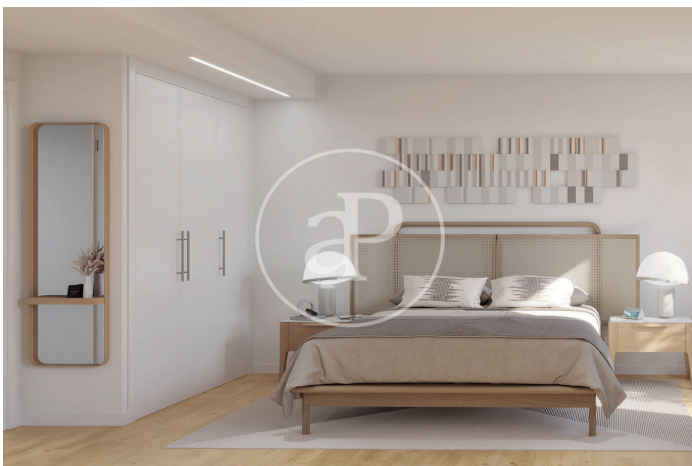

(Premià de dalt)

Ref: ONB2411003