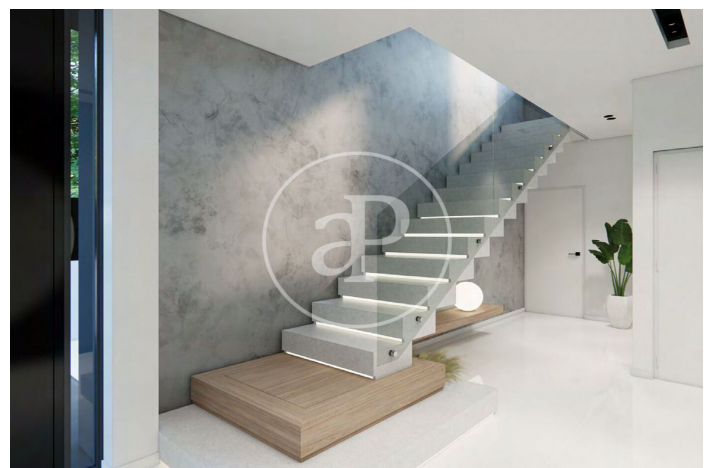

(Mas Alba)

Ref: ONB2410004