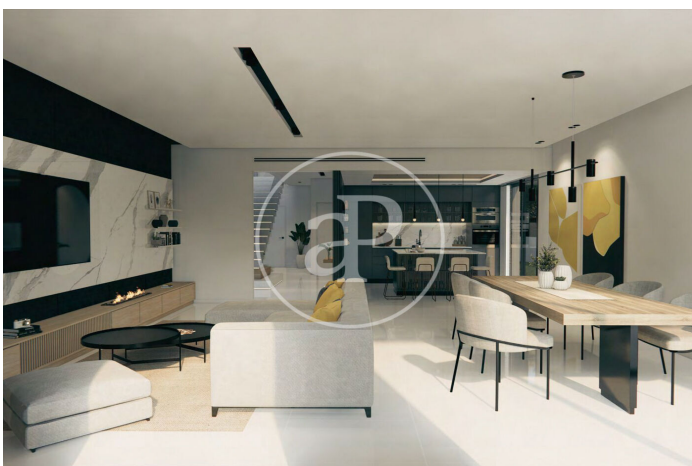

## Avant-Garde Design Home in Sant Pere de Ribes

Welcome to your dream home, located just minutes from the beautiful beaches of Sitges and surrounded by the stunning Garraf Massif! This magnificent property offers the perfect combination of comfort, modern design, and nature, just 20 minutes from the airport and the vibrant city of Barcelona. Upon arrival, you are greeted by an elegant front wall with a metal fence and an automated gate that provides security and privacy. Enjoy an outdoor space that integrates the pool and the ground floor, creating an ideal setting to relax or entertain your guests. The view from the vehicle access highlights the charming patio and pool, surrounded by white porcelain cladding suitable for exteriors. The ground floor is a harmonious and functional space that combines the kitchen, dining room, and living room in an integrated design, allowing a natural connection with the outside and the pool. The kitchen features a breakfast island with a marble countertop, ceiling-integrated extractor, and Bosch Series 4 appliances, all designed to meet the needs of cooking enthusiasts. The hall emphasizes the fluidity of the space, offering independent access to the private and service areas. On the upper [...]

### FEATURES

Surface 260 m<sup>2</sup> / 23 m<sup>2</sup> terrace  
5 Rooms  
4 Toilets

- ✓ Heating
- ✓ Boxroom
- ✓ AACC
- ✓ Terrace
- ✓ Backyard
- ✓ Pool
- ✓ Has parking

Price 950,000 €

(Mas Alba)

Ref: ONB2410004