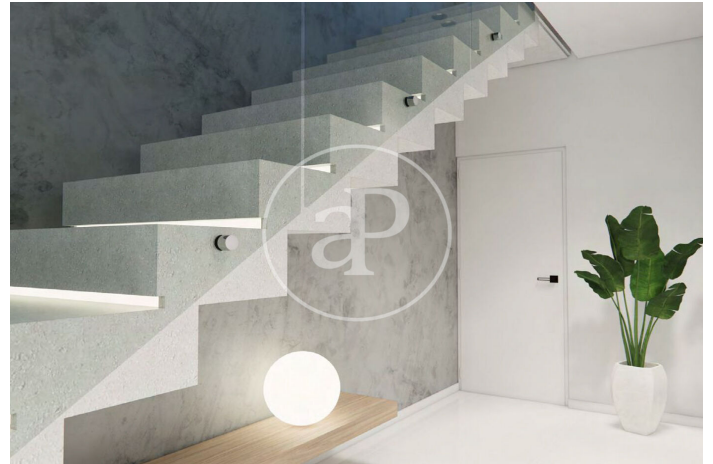

(Mas Alba)

Ref: ONB2410004

The information about any property is not binding to any offer or contract. Any verbal or written declaration made by aProperties with regards to the value or condition of the property should not be considered accurate or factual. The pictures make reference to some parts of the property at the times that they were taken. The areas, dimensions and distances that are given are approximate and should be checked by the client. The images are computer generated and are just an approximate indication of the real appearance of the property; these may change at any time. The information with regards to the property may also change at any time.

Contact us today for more information or to arrange a viewing

Tel: 93 528 89 08 apropertiesbarcelona@aproperties.es <https://www.aproperties.es>