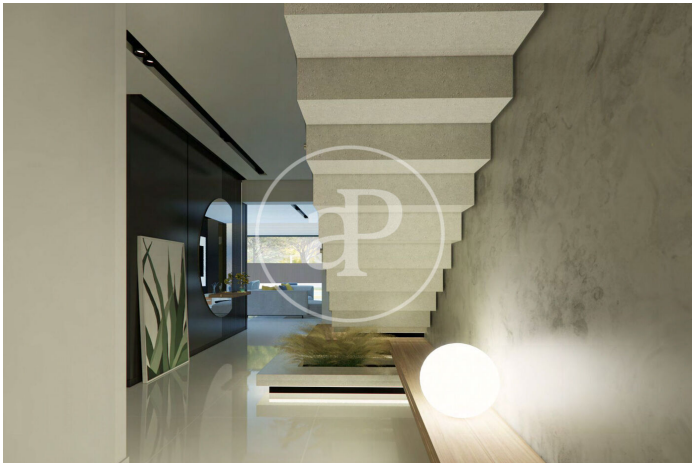

(Mas Alba)

Ref: ONB2410004

The information about any property is not binding to any offer or contract. Any verbal or written declaration made by aProperties with regards to the value or condition of the property should not be considered accurate or factual. The pictures make reference to some parts of the property at the times that they were taken. The areas, dimensions and distances that are given are approximate and should be checked by the client. The images are computer generated and are just an approximate indication of the real appearance of the property; these may change at any time. The information with regards to the property may also change at any time.

Contact us today for more information or to arrange a viewing

Tel: 93 528 89 08 apropertiesbarcelona@aproperties.es <https://www.aproperties.es>