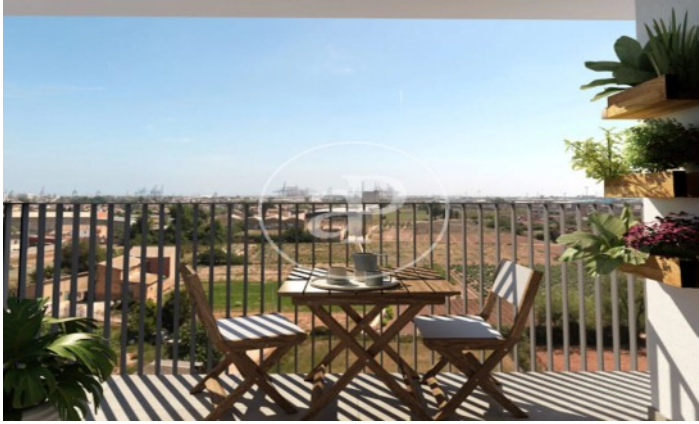

(Fonteta de Sant Lluís)

Ref: ONV2311002

The information about any property is not binding to any offer or contract. Any verbal or written declaration made by aProperties with regards to the value or condition of the property should not be considered accurate or factual. The pictures make reference to some parts of the property at the times that they were taken. The areas, dimensions and distances that are given are approximate and should be checked by the client. The images are computer generated and are just an approximate indication of the real appearance of the property; these may change at any time. The information with regards to the property may also change at any time.

Contact us today for more information or to arrange a viewing

Tel: 96 128 59 65

apropertiesvalencia@aproperties.es

<https://www.aproperties.es>