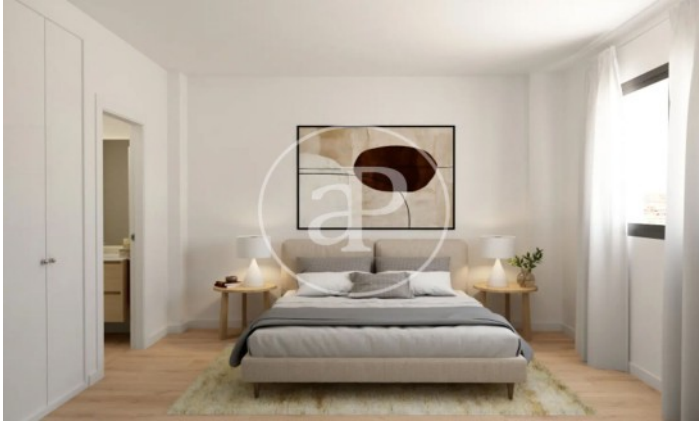

(Fonteta de Sant Lluís)

Ref: ONV2311002

The information about any property is not binding to any offer or contract. Any verbal or written declaration made by aProperties with regards to the value or condition of the property should not be considered accurate or factual. The pictures make reference to some parts of the property at the times that they were taken. The areas, dimensions and distances that are given are approximate and should be checked by the client. The images are computer generated and are just an approximate indication of the real appearance of the property; these may change at any time. The information with regards to the property may also change at any time.

Contact us today for more information or to arrange a viewing

Tel: 96 128 59 65

apropertiesvalencia@aproperties.es

<https://www.aproperties.es>