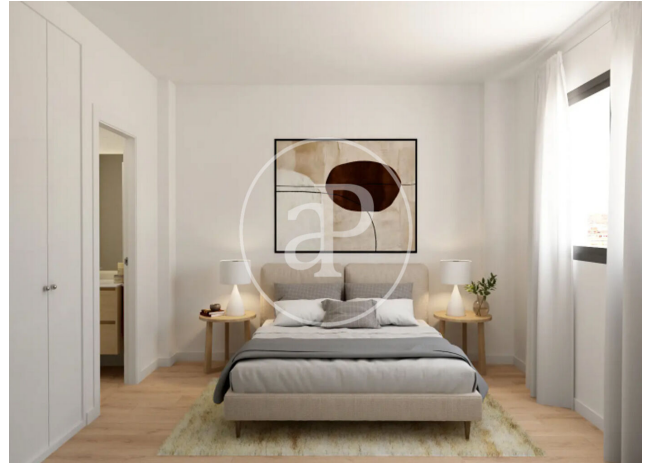

(Fonteta de Sant Lluís)

Ref: ONV2311002