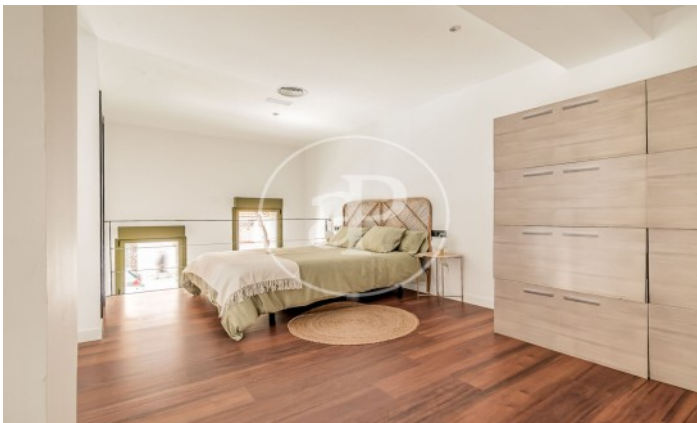

(Ventas)

Ref: ONM2401002