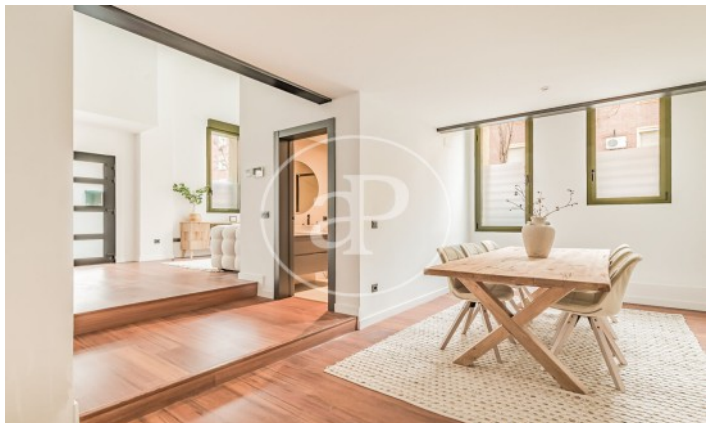

(Ventas)

Ref: ONM2401002