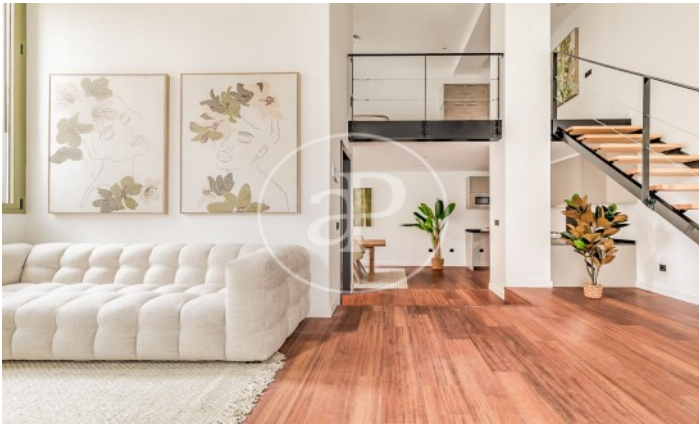

(Ventas)

Ref: ONM2401002