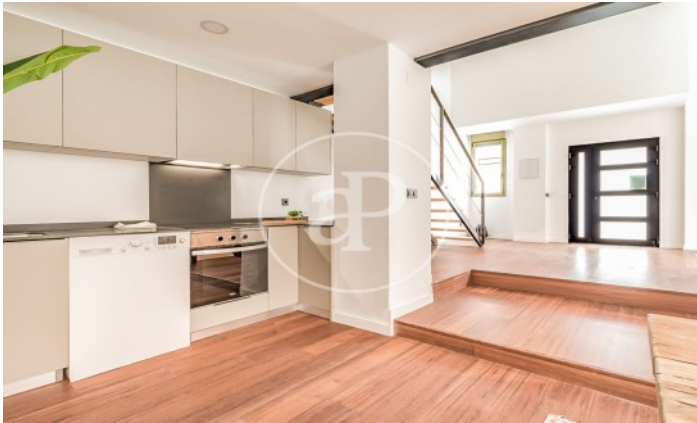

(Ventas)

Ref: ONM2401002