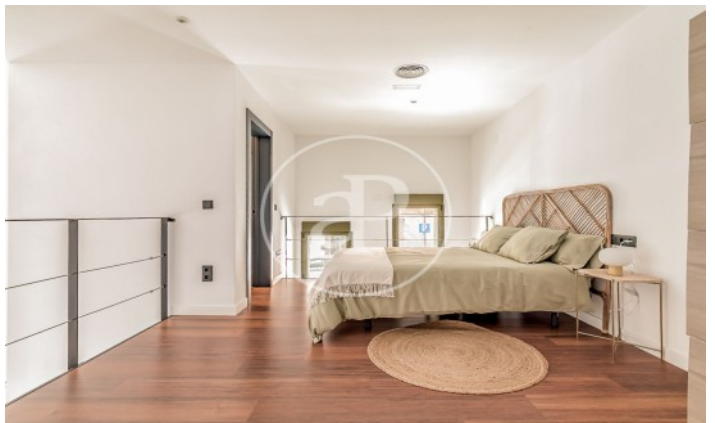

(Ventas)

Ref: ONM2401002