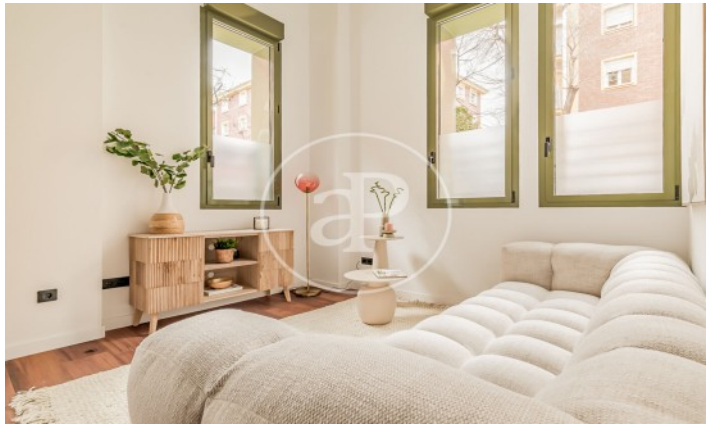

(Ventas)

Ref: ONM2401002