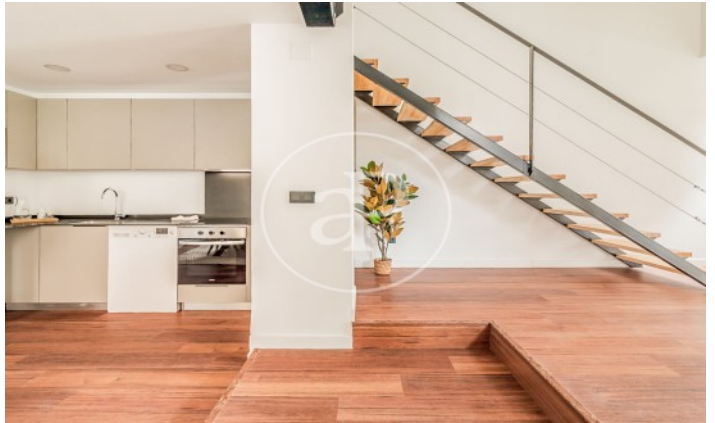

(Ventas)

Ref: ONM2401002