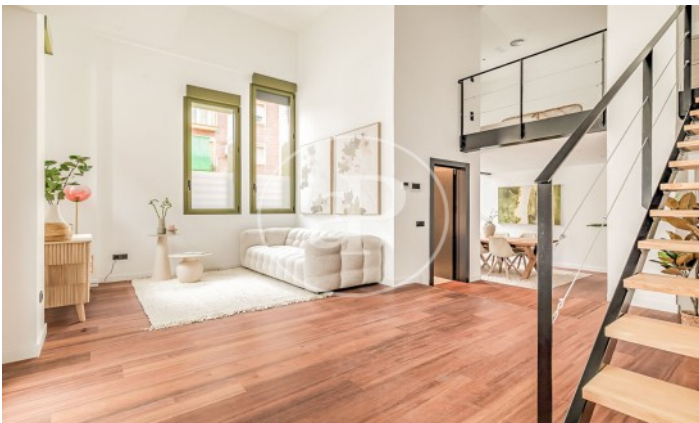

(Ventas)

Ref: ONM2401002