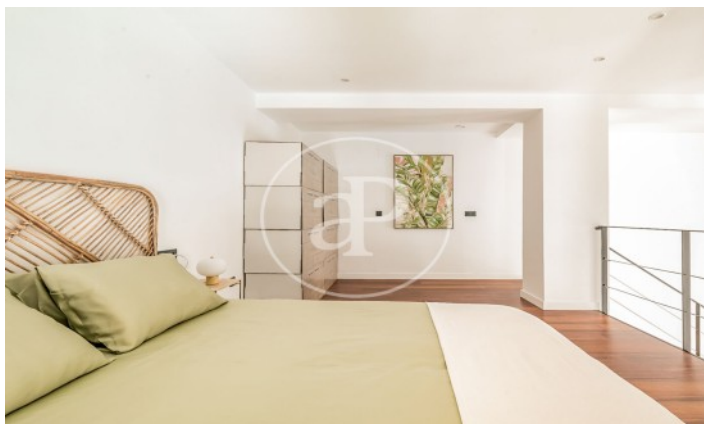

(Ventas)

Ref: ONM2401002

The information about any property is not binding to any offer or contract. Any verbal or written declaration made by aProperties with regards to the value or condition of the property should not be considered accurate or factual. The pictures make reference to some parts of the property at the times that they were taken. The areas, dimensions and distances that are given are approximate and should be checked by the client. The images are computer generated and are just an approximate indication of the real appearance of the property; these may change at any time. The information with regards to the property may also change at any time.

Contact us today for more information or to arrange a viewing

Tel: 91 800 54 65

apropertiesmadrid@aproperties.es

<https://www.aproperties.es>