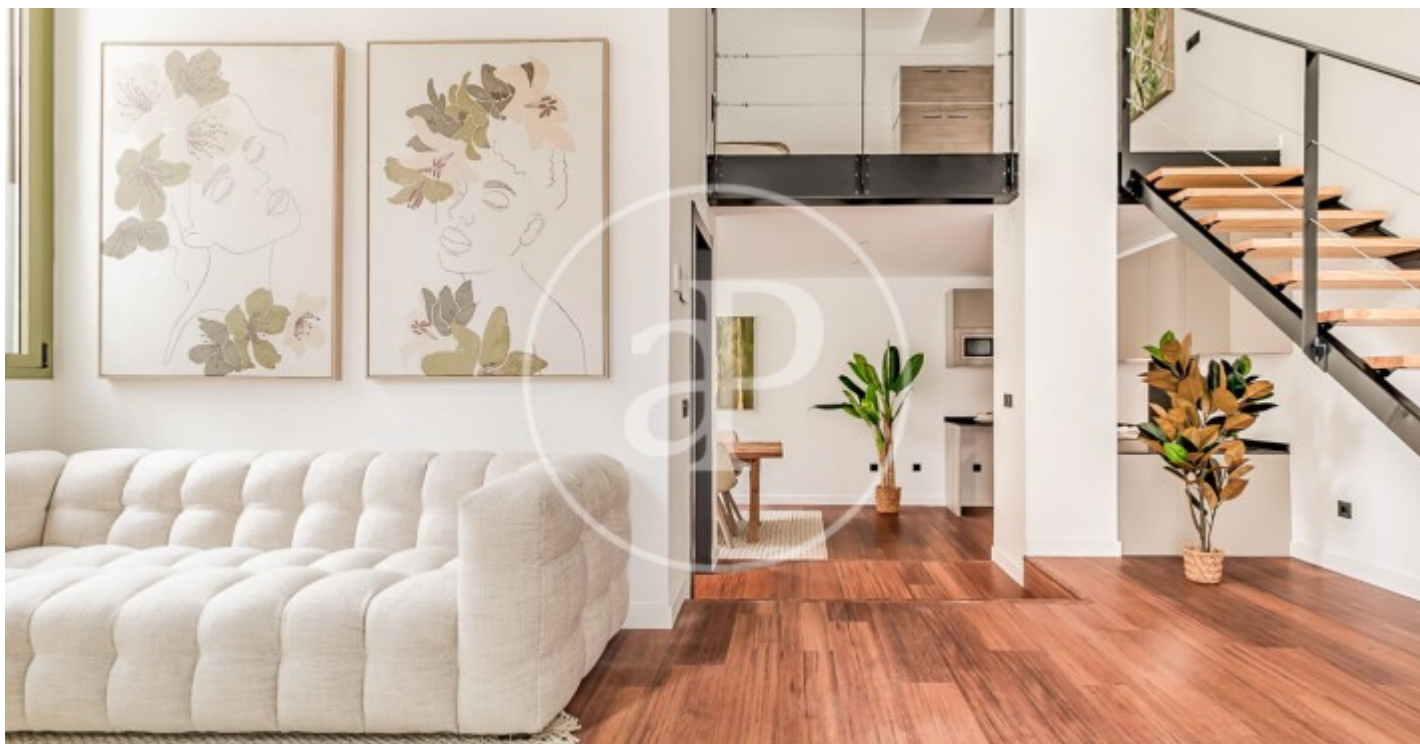

(Ventas)

Ref: ONM2401002

New build lofts for residential use in Ventas.

Discover this unique development comprising a total of 16 LOFT type homes for RESIDENTIAL USE, located in the Ventas neighbourhood, next to calle Alcalá and El Carmen metro station. The project is recently completed, so it is for immediate delivery. You will find homes full of light and space, all exterior, each with independent access from the street, with double-height living rooms, large integrated kitchens and large windows overlooking the street. All homes have 2 complete bathrooms. Living in a loft is the exact definition of living in a completely open space, without walls, corridors or doors that limit your space and your way of life. With great freedom to adapt the spaces to every moment of your life according to your needs. Can you imagine living here?

Ciudad Lineal / Ventas

Unit bj 14

Completion Q1 2024

FEATURES

Surface 55 m²

2 Rooms

2 Toilets

- ✓ Heating
- ✓ Boxroom