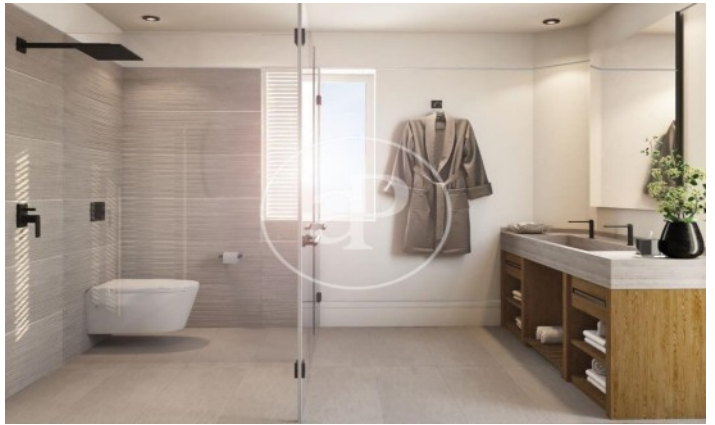

(Lista)

Ref: ONM2303002

The information about any property is not binding to any offer or contract. Any verbal or written declaration made by aProperties with regards to the value or condition of the property should not be considered accurate or factual. The pictures make reference to some parts of the property at the times that they were taken. The areas, dimensions and distances that are given are approximate and should be checked by the client. The images are computer generated and are just an approximate indication of the real appearance of the property; these may change at any time. The information with regards to the property may also change at any time.

Contact us today for more information or to arrange a viewing

Tel: 91 800 54 65

apropertiesmadrid@aproperties.es

<https://www.aproperties.es>