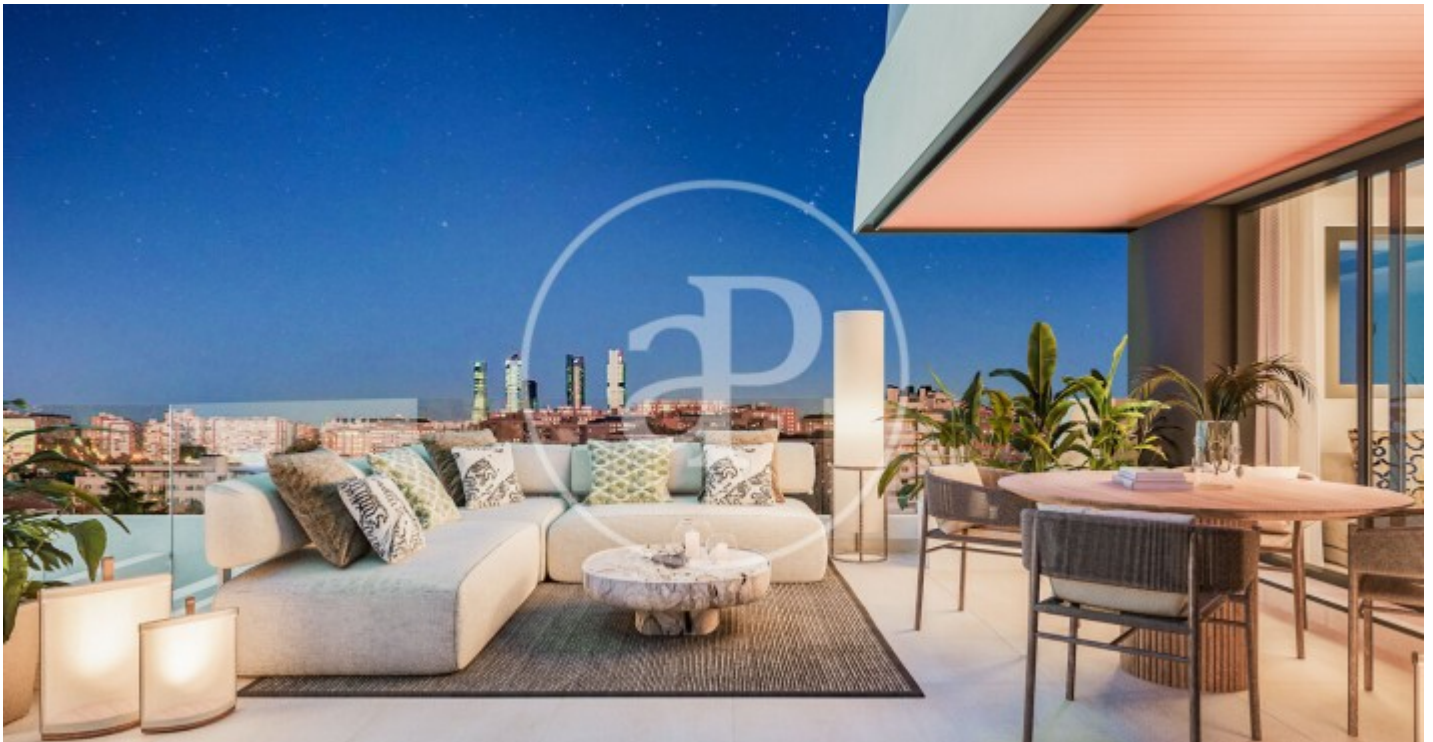

(Peñagrande)

Ref: ONM2403001

Newly built homes next to Puerta de Hierro

Panoramic Homes is a residential complex of iconic and unique architecture, consisting of two 16-storey towers that house 240 exclusive new-build 1, 2 and 3-bedroom homes with large terraces and studios. In a gated development with communal areas and a privileged location, in the north-east of Madrid, in Peñagrande - next to Puerta de Hierro. Perfectly orientated, you will be able to choose between different types of homes, including ground floors with private gardens, spectacular penthouses with panoramic views of the surroundings and large terraces where you can enjoy the best views of Madrid. The complex has a swimming pool for adults and children, solarium, children's play area and gourmet room. A privileged new-build residential environment, surrounded by green spaces, such as La Dehesa de la Villa, the Real Club de Puerta de Hierro and El Pardo, which allows you to fully enjoy nature, just 15 minutes from the centre of the capital. Can you imagine living here?

Madrid / Peñagrande

Unit 5 B

Completion Q3 2026

FEATURES

Surface 62 m² / 6 m² terrace

1 Rooms

1 Toilets

- ✓ Views
- ✓ Heating
- ✓ Boxroom
- ✓ Terrace
- ✓ Backyard
- ✓ Pool
- ✓ Lift
- ✓ Has parking