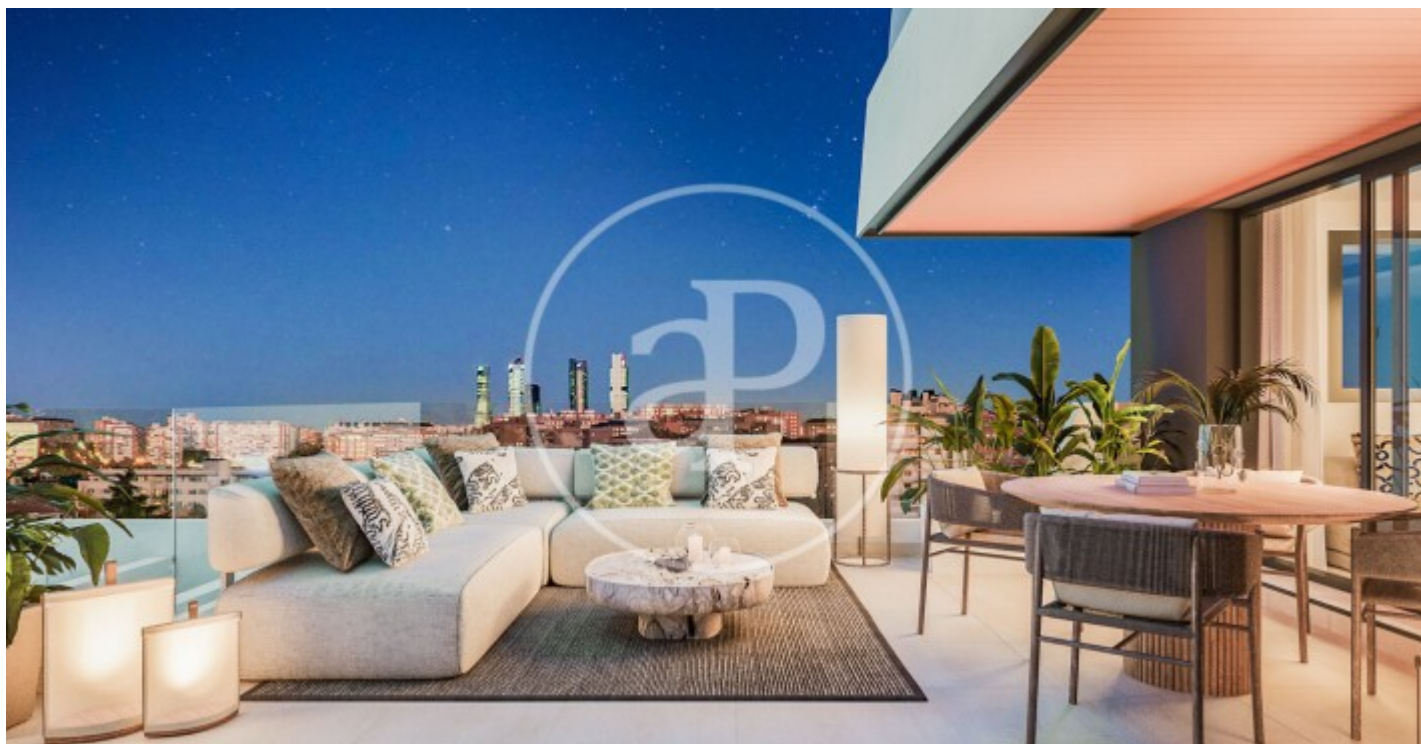

(Peñagrande)

Ref: ONM2403001

Newly built homes next to Puerta de Hierro

Panoramic Homes is a residential complex of iconic and unique architecture, consisting of two 16-storey towers that house 240 exclusive new-build 1, 2 and 3-bedroom homes with large terraces and studios. In a gated development with communal areas and a privileged location, in the north-east of Madrid, in Peñagrande - next to Puerta de Hierro. Perfectly orientated, you will be able to choose between different types of homes, including ground floors with private gardens, spectacular penthouses with panoramic views of the surroundings and large terraces where you can enjoy the best views of Madrid. The complex has a swimming pool for adults and children, solarium, children's play area and gourmet room. A privileged new-build residential environment, surrounded by green spaces, such as La Dehesa de la Villa, the Real Club de Puerta de Hierro and El Pardo, which allows you to fully enjoy nature, just 15 minutes from the centre of the capital. Can you imagine living here?

Madrid / Peñagrande

Unit bj A

Completion Q3 2026

FEATURES

Surface 81 m² / 66 m² terrace

2 Rooms

2 Toilets

- ✓ Views
- ✓ Heating
- ✓ Boxroom
- ✓ Terrace
- ✓ Backyard
- ✓ Pool
- ✓ Lift
- ✓ Has parking