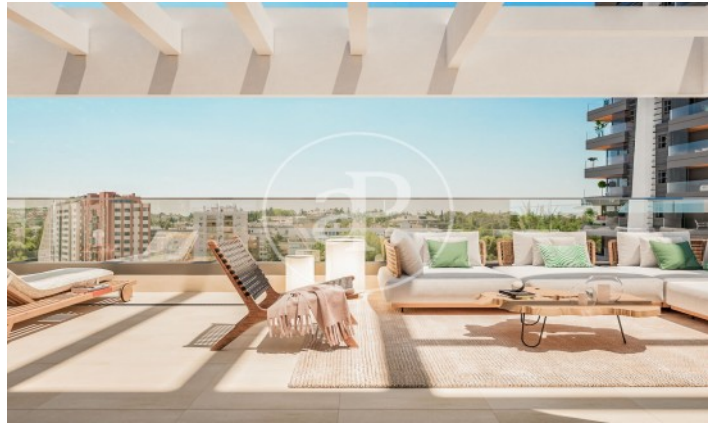

(Peñagrande)

Ref: ONM2403001