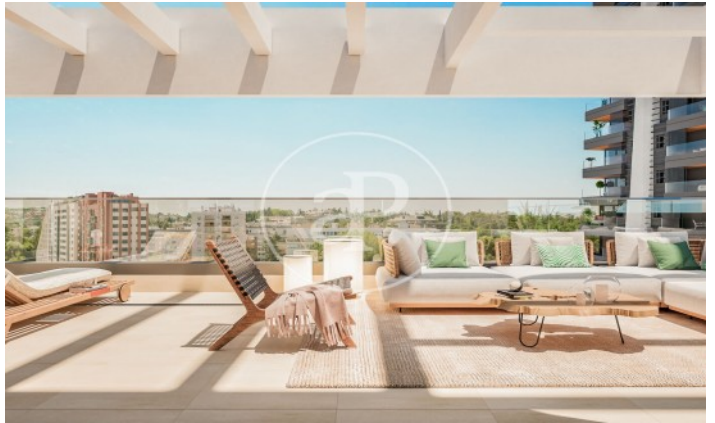

(Peñagrande)

Ref: ONM2403001