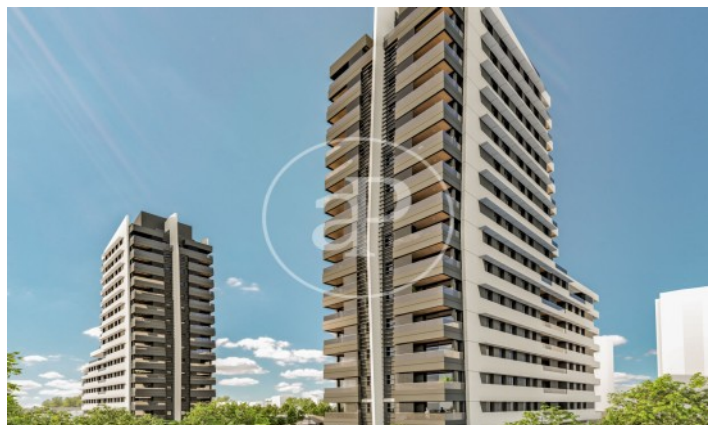

(Peñagrande)

Ref: ONM2403001

The information about any property is not binding to any offer or contract. Any verbal or written declaration made by aProperties with regards to the value or condition of the property should not be considered accurate or factual. The pictures make reference to some parts of the property at the times that they were taken. The areas, dimensions and distances that are given are approximate and should be checked by the client. The images are computer generated and are just an approximate indication of the real appearance of the property; these may change at any time. The information with regards to the property may also change at any time.

Contact us today for more information or to arrange a viewing

Tel: 91 800 54 65

apropertiesmadrid@aproperties.es

<https://www.aproperties.es>