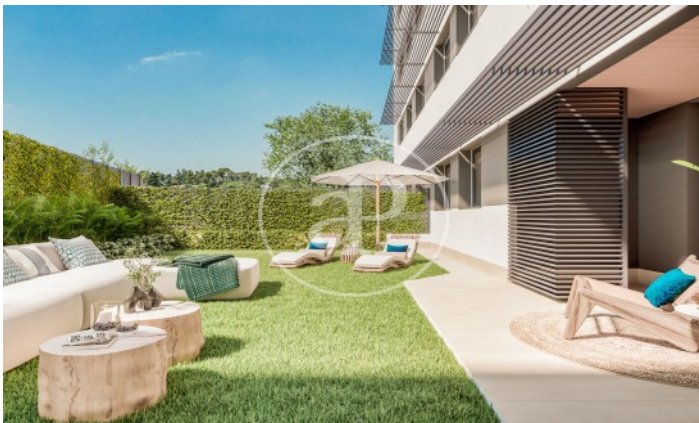

(Peñagrande)

Ref: ONM2403001