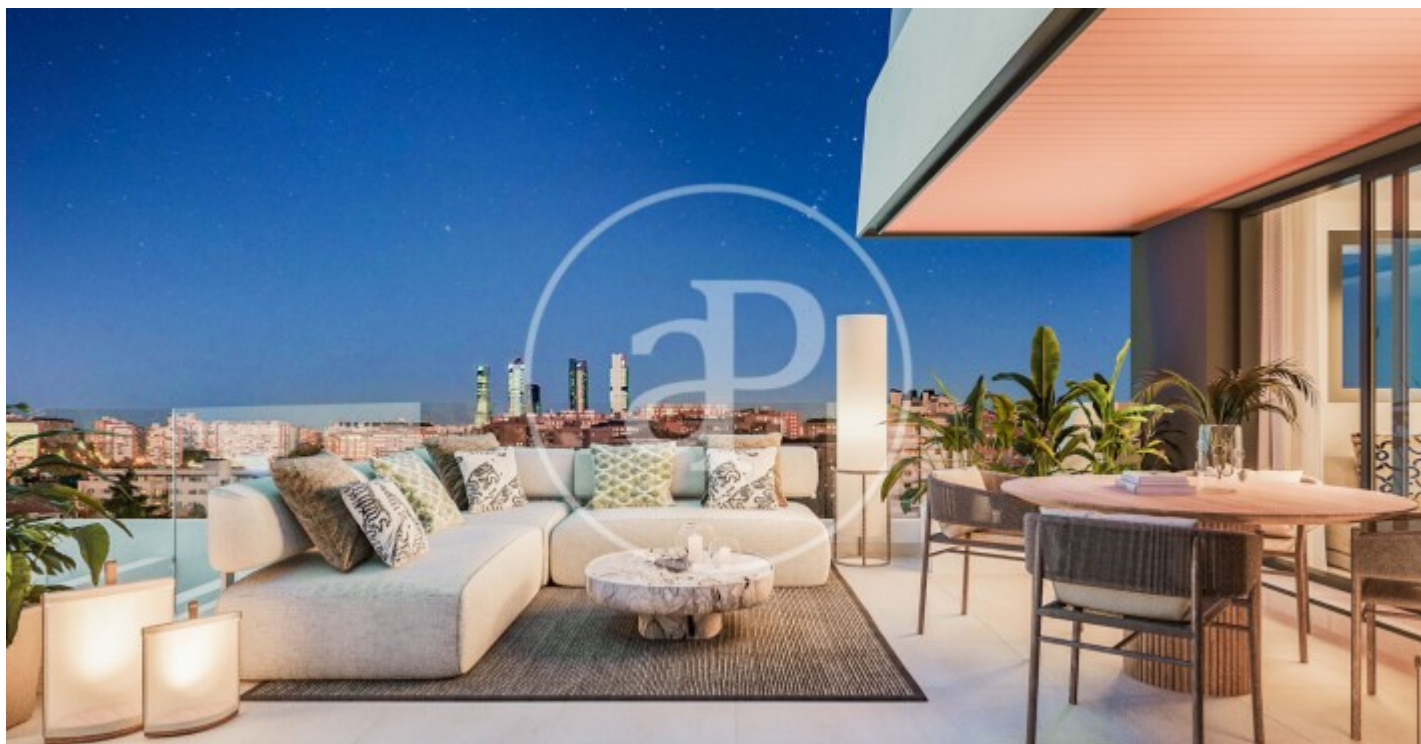

(Peñagrande)

Ref: ONM2403001

Newly built homes next to Puerta de Hierro

Panoramic Homes is a residential complex of iconic and unique architecture, consisting of two 16-storey towers that house 240 exclusive new-build 1, 2 and 3-bedroom homes with large terraces and studios. In a gated development with communal areas and a privileged location, in the north-east of Madrid, in Peñagrande - next to Puerta de Hierro. Perfectly orientated, you will be able to choose between different types of homes, including ground floors with private gardens, spectacular penthouses with panoramic views of the surroundings and large terraces where you can enjoy the best views of Madrid. The complex has a swimming pool for adults and children, solarium, children's play area and gourmet room. A privileged new-build residential environment, surrounded by green spaces, such as La Dehesa de la Villa, the Real Club de Puerta de Hierro and El Pardo, which allows you to fully enjoy nature, just 15 minutes from the centre of the capital. Can you imagine living here?

Madrid / Peñagrande

Unit 9 C

Completion Q3 2026

FEATURES

Surface 114 m² / 8 m² terrace

2 Rooms

2 Toilets

- ✓ Views
- ✓ Heating
- ✓ Boxroom
- ✓ Terrace
- ✓ Backyard
- ✓ Pool
- ✓ Lift
- ✓ Has parking