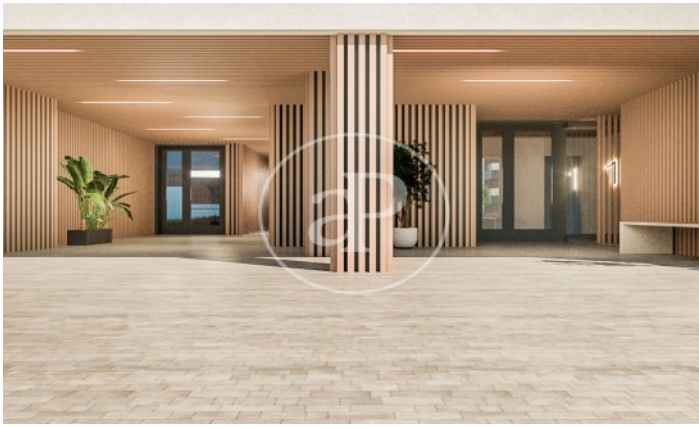

(Peñagrande)

Ref: ONM2403001

The information about any property is not binding to any offer or contract. Any verbal or written declaration made by aProperties with regards to the value or condition of the property should not be considered accurate or factual. The pictures make reference to some parts of the property at the times that they were taken. The areas, dimensions and distances that are given are approximate and should be checked by the client. The images are computer generated and are just an approximate indication of the real appearance of the property; these may change at any time. The information with regards to the property may also change at any time.

Contact us today for more information or to arrange a viewing

Tel: 91 800 54 65

apropertiesmadrid@aproperties.es

<https://www.aproperties.es>