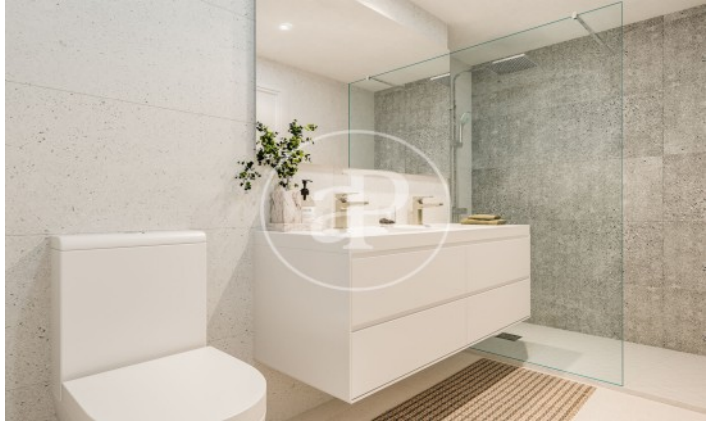

(Peñagrande)

Ref: ONM2403001