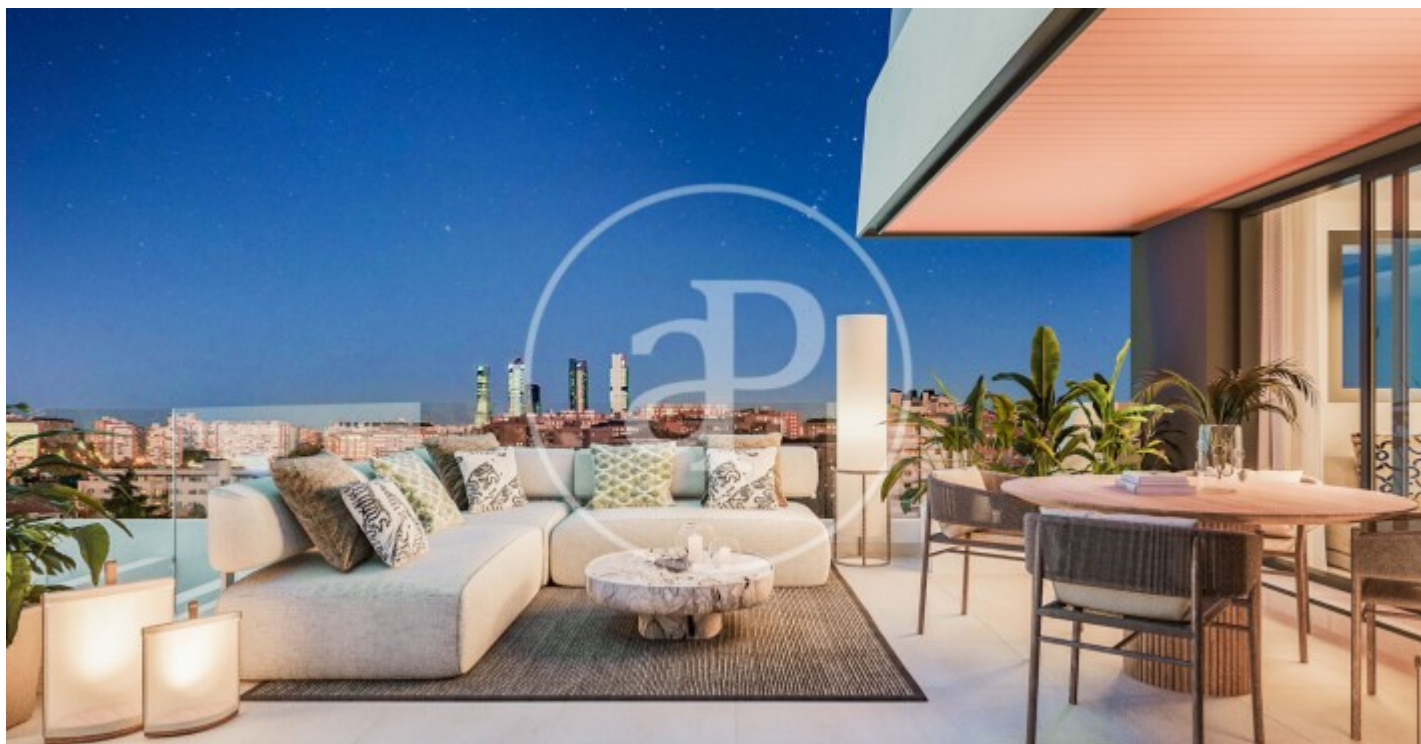

(Peñagrande)

Ref: ONM2403001

Newly built homes next to Puerta de Hierro

Panoramic Homes is a residential complex of iconic and unique architecture, consisting of two 16-storey towers that house 240 exclusive new-build 1, 2 and 3-bedroom homes with large terraces and studios. In a gated development with communal areas and a privileged location, in the north-east of Madrid, in Peñagrande - next to Puerta de Hierro. Perfectly orientated, you will be able to choose between different types of homes, including ground floors with private gardens, spectacular penthouses with panoramic views of the surroundings and large terraces where you can enjoy the best views of Madrid. The complex has a swimming pool for adults and children, solarium, children's play area and gourmet room. A privileged new-build residential environment, surrounded by green spaces, such as La Dehesa de la Villa, the Real Club de Puerta de Hierro and El Pardo, which allows you to fully enjoy nature, just 15 minutes from the centre of the capital. Can you imagine living here?

Madrid / Peñagrande

Unit 1 A

Completion Q3 2026

FEATURES

Surface 124 m² / 8 m² terrace

3 Rooms

2 Toilets

- ✓ Views
- ✓ Heating
- ✓ Boxroom
- ✓ Terrace
- ✓ Backyard
- ✓ Pool
- ✓ Lift
- ✓ Has parking