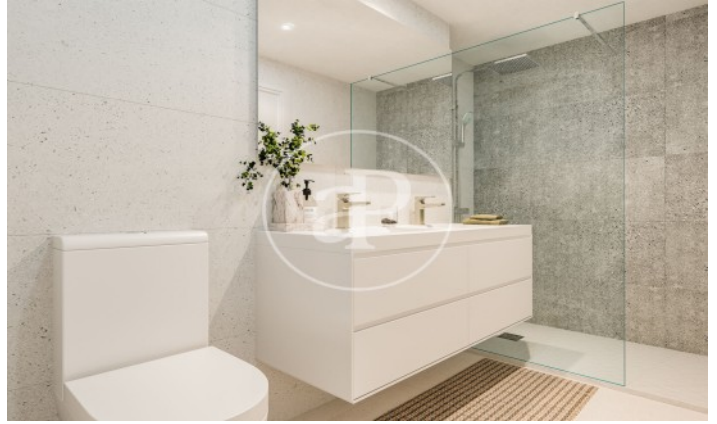

(Peñagrande)

Ref: ONM2403001