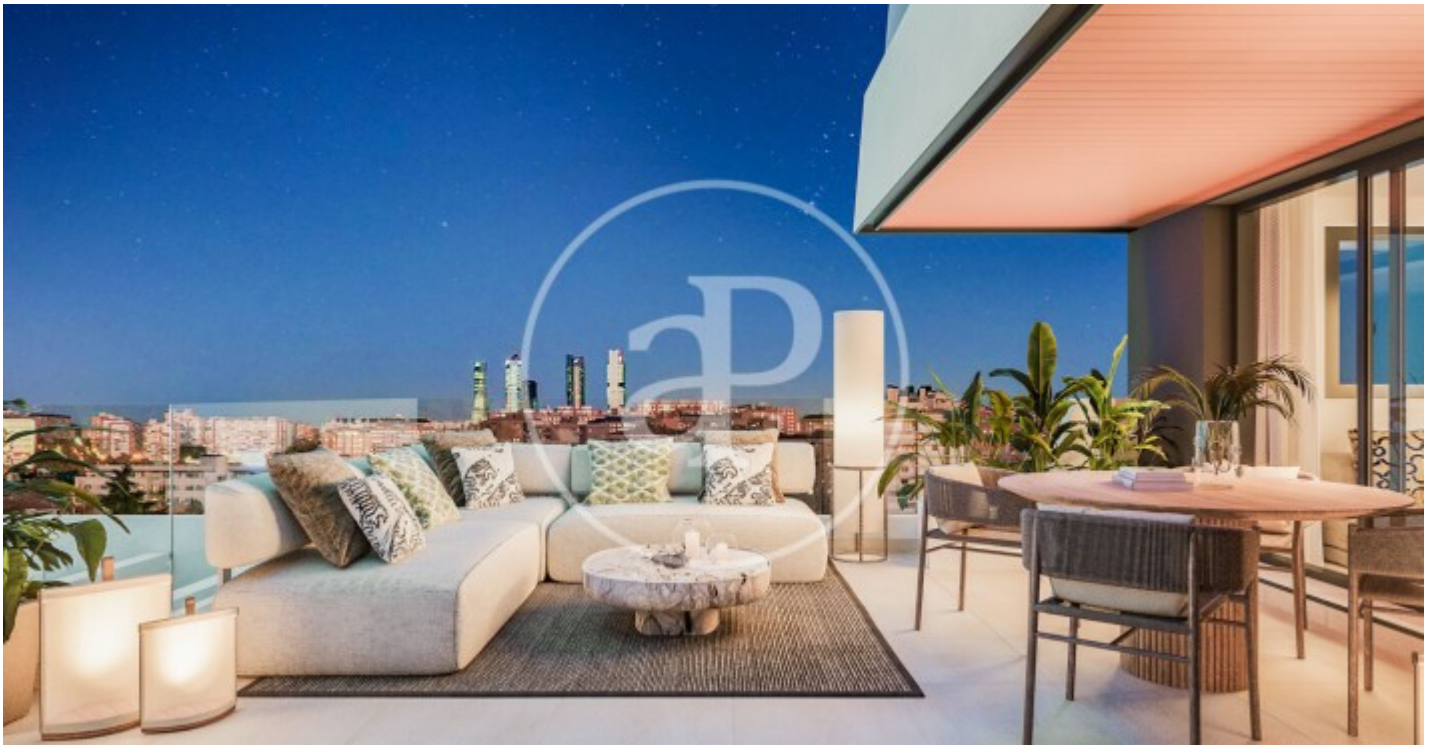

## *Newly built homes next to Puerta de Hierro*

Panoramic Homes is a residential complex of iconic and unique architecture, consisting of two 16-storey towers that house 240 exclusive new-build 1, 2 and 3-bedroom homes with large terraces and studios. In a gated development with communal areas and a privileged location, in the north-east of Madrid, in Peñagrande - next to Puerta de Hierro. Perfectly orientated, you will be able to choose between different types of homes, including ground floors with private gardens, spectacular penthouses with panoramic views of the surroundings and large terraces where you can enjoy the best views of Madrid. The complex has a swimming pool for adults and children, solarium, children's play area and gourmet room. A privileged new-build residential environment, surrounded by green spaces, such as La Dehesa de la Villa, the Real Club de Puerta de Hierro and El Pardo, which allows you to fully enjoy nature, just 15 minutes from the centre of the capital. Can you imagine living here?