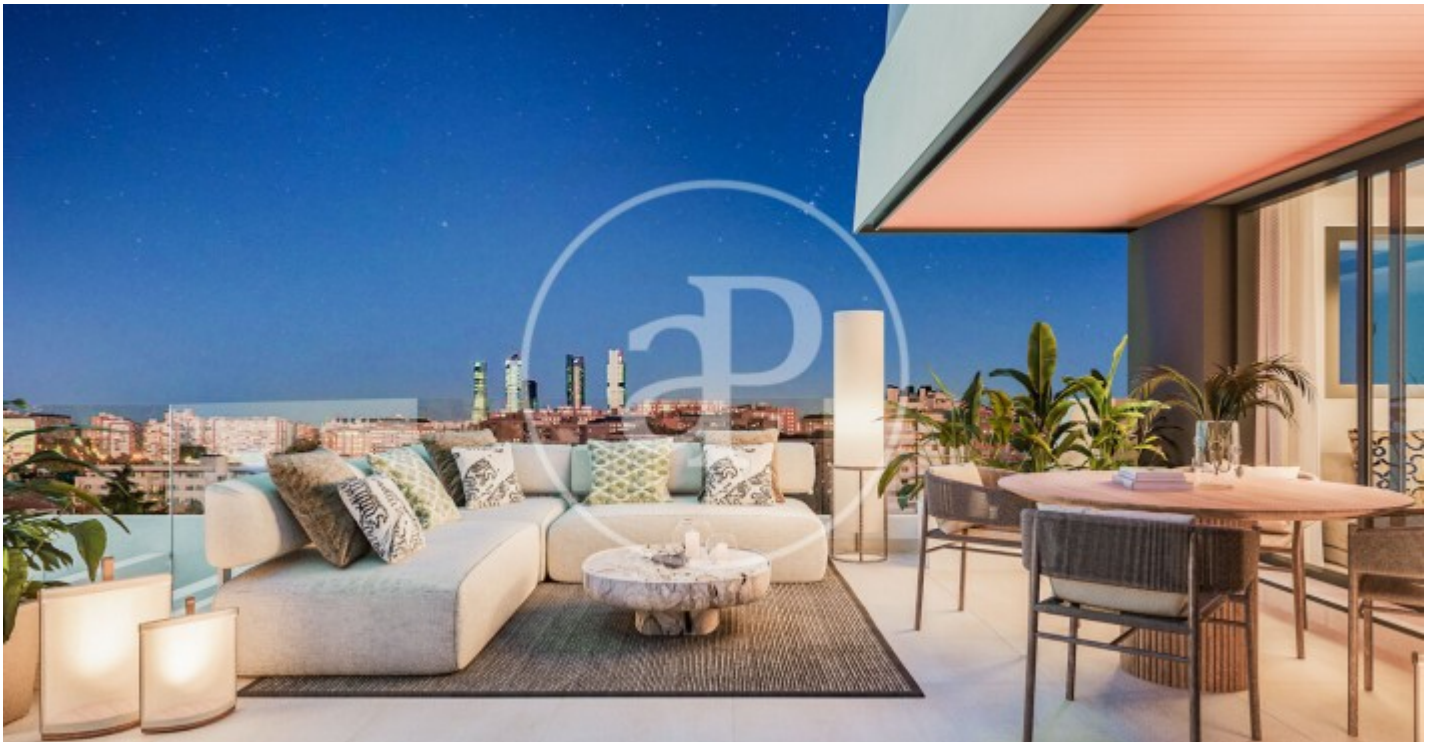

## *Newly built homes next to Puerta de Hierro*

Panoramic Homes is a residential complex of iconic and unique architecture, consisting of two 16-storey towers that house 240 exclusive new-build 1, 2 and 3-bedroom homes with large terraces and studios. In a gated development with communal areas and a privileged location, in the north-east of Madrid, in Peñagrande - next to Puerta de Hierro. Perfectly orientated, you will be able to choose between different types of homes, including ground floors with private gardens, spectacular penthouses with panoramic views of the surroundings and large terraces where you can enjoy the best views of Madrid. The complex has a swimming pool for adults and children, solarium, children's play area and gourmet room. A privileged new-build residential environment, surrounded by green spaces, such as La Dehesa de la Villa, the Real Club de Puerta de Hierro and El Pardo, which allows you to fully enjoy nature, just 15 minutes from the centre of the capital. Can you imagine living here?