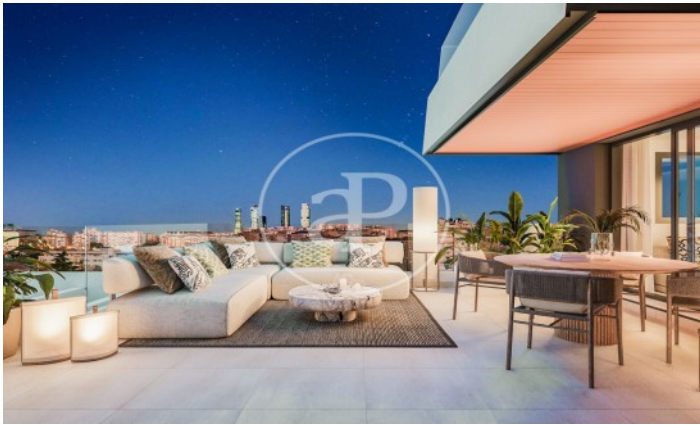

(Peñagrande)

Ref: ONM2403001